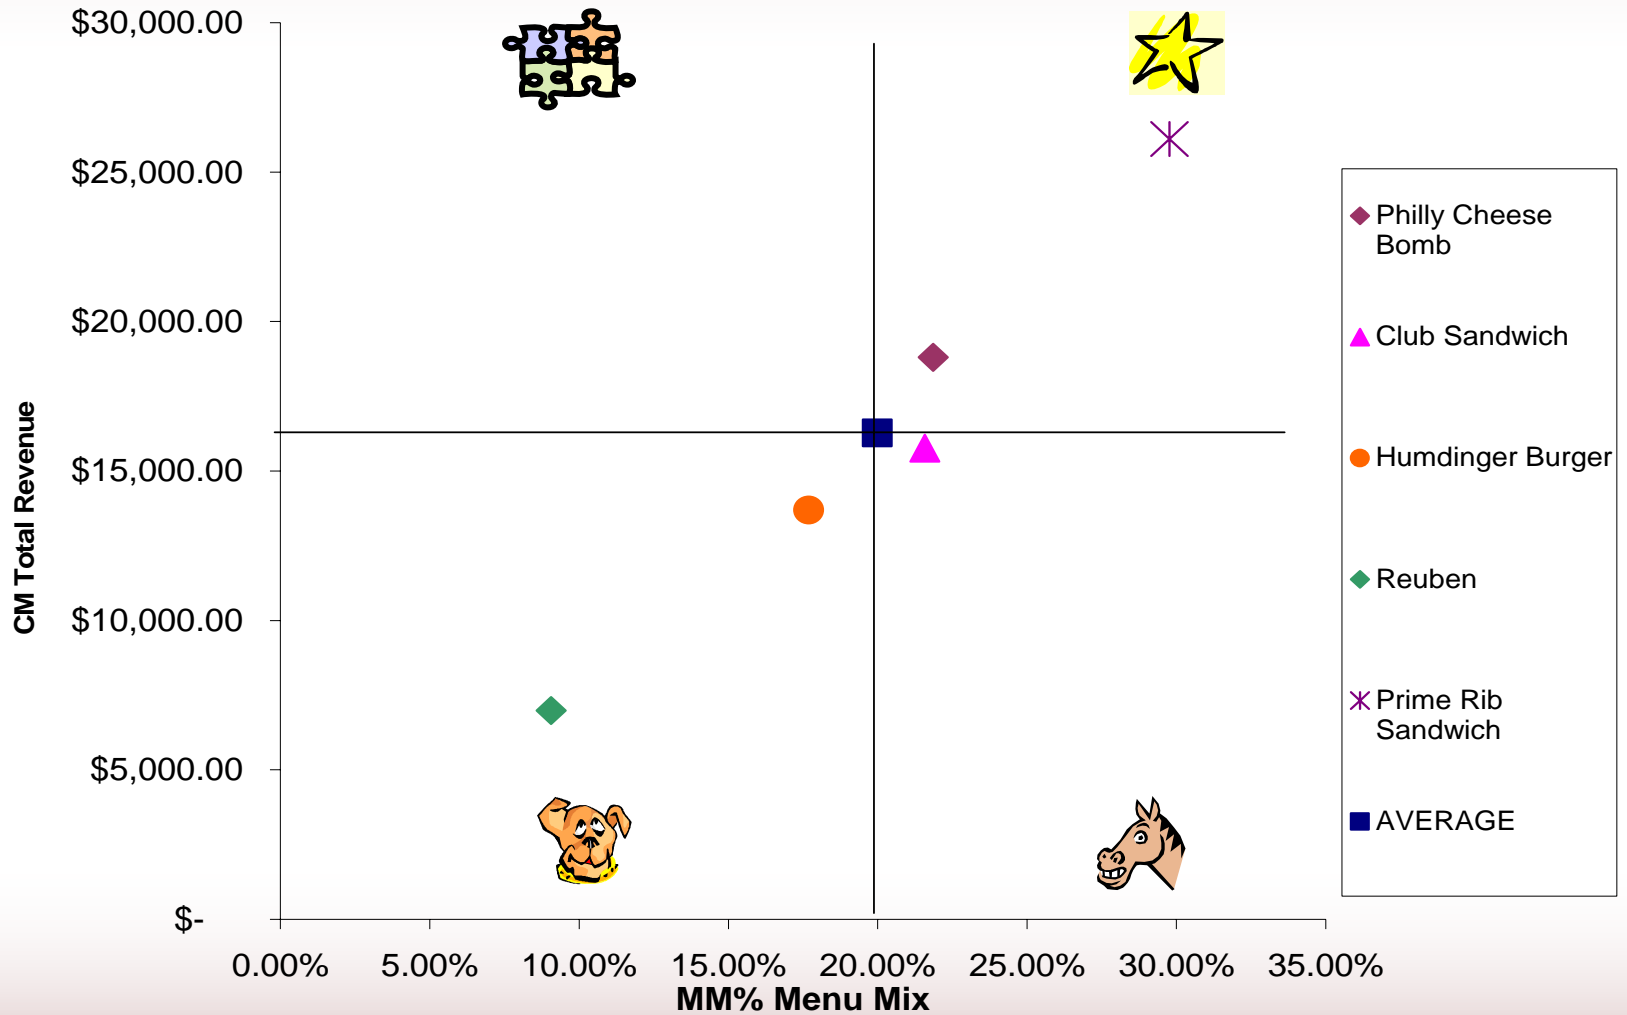

Menu Development Toolkit

SANDWICHES MATRIX - *SAMPLE

* Actual Matrix will be provided on CD