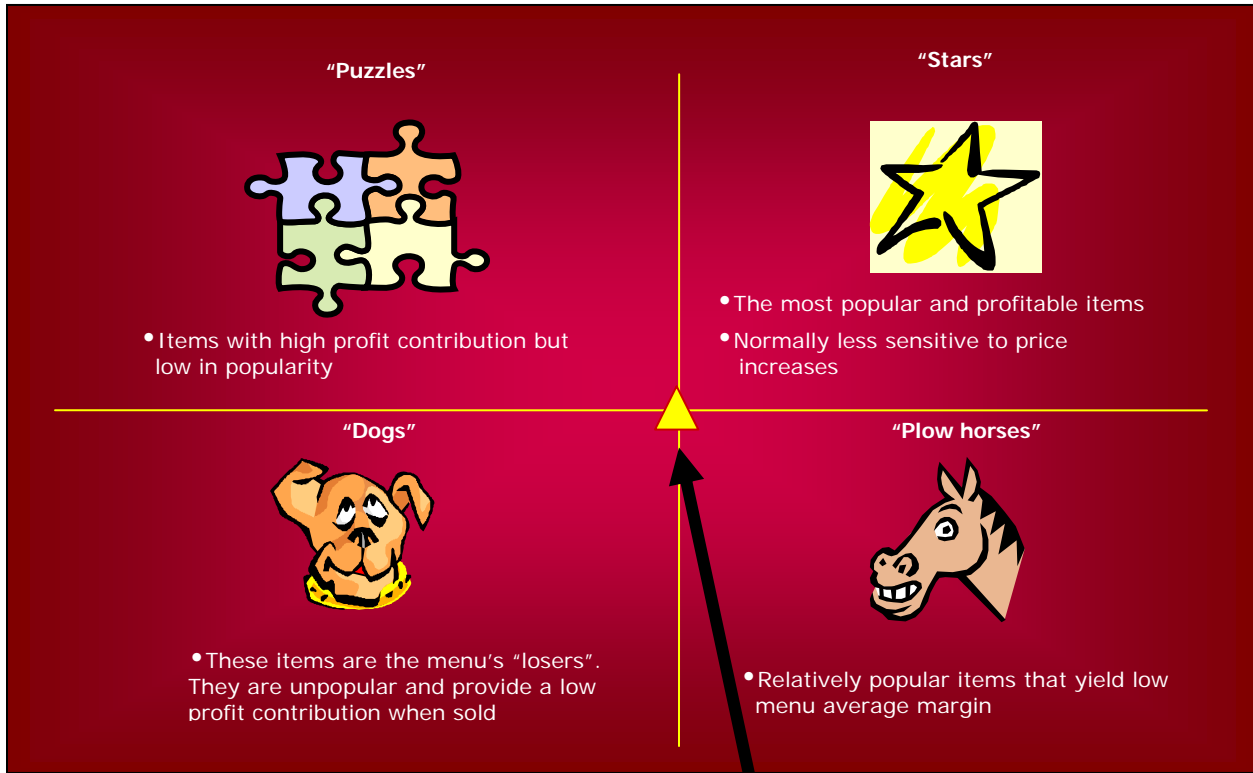

Menu Development Toolkit

METHODOLOGY

The Matrix

Intersection is the point where the calculated menu mix percentage (X axis) and average dollar profit contribution meet (Y axis)